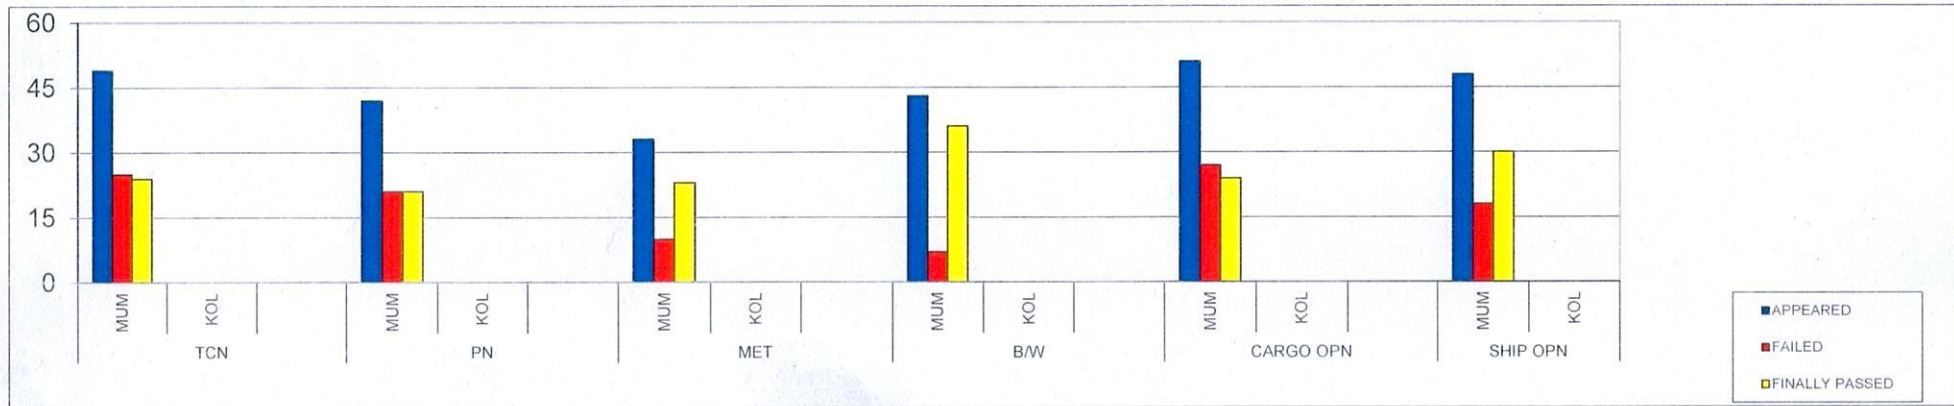

## SUMMARY OF RESULT OF NWKO (NCV) WRITTEN EXAMINATION HELD IN THE MONTH OF MAY-2026

	TCN			PN			MET			B/W			CARGO HANDLING			SHIP CONSTRUCTION		
	MUM	KOL	TTL	MUM	KOL	TTL	MUM	KOL	TTL	MUM	KOL	TTL	MUM	KOL	TTL	MUM	KOL	TTL
APPEARED	49	0	49	42	0	42	33	0	33	43	0	43	51	0	51	48	0	48
PASSED without increase	18	0	18	21	0	21	21	0	21	36	0	36	23	0	23	29	0	29
FAILED	25	0	25	21	0	21	10	0	10	7	0	7	27	0	27	18	0	18
No. of Candidates whose marks BU:	6	0	6	0	0	0	2	0	2	0	0	0	1	0	1	1	0	1
FINALLY PASSED	24	0	24	21	0	21	23	0	23	36	0	36	24	0	24	30	0	30
PASS & %	49%	0%	49%	50%	0%	50%	70%	0%	70%	84%	0%	84%	47%	0%	47%	63%	0%	63%

### SUMMARY OF RESULT OF NWKO (NCV) OF MAY 2026

	TCN		PN		MET		B/W		CARGO OPN		SHIP OPN	
	MUM	KOL	MUM	KOL	MUM	KOL	MUM	KOL	MUM	KOL	MUM	KOL
APPEARED	49	0	42	0	33	0	43	0	51	0	48	0
FAILED	25	0	21	0	10	0	7	0	27	0	18	0
FINALLY PASSED	24	0	21	0	23	0	36	0	24	0	30	0